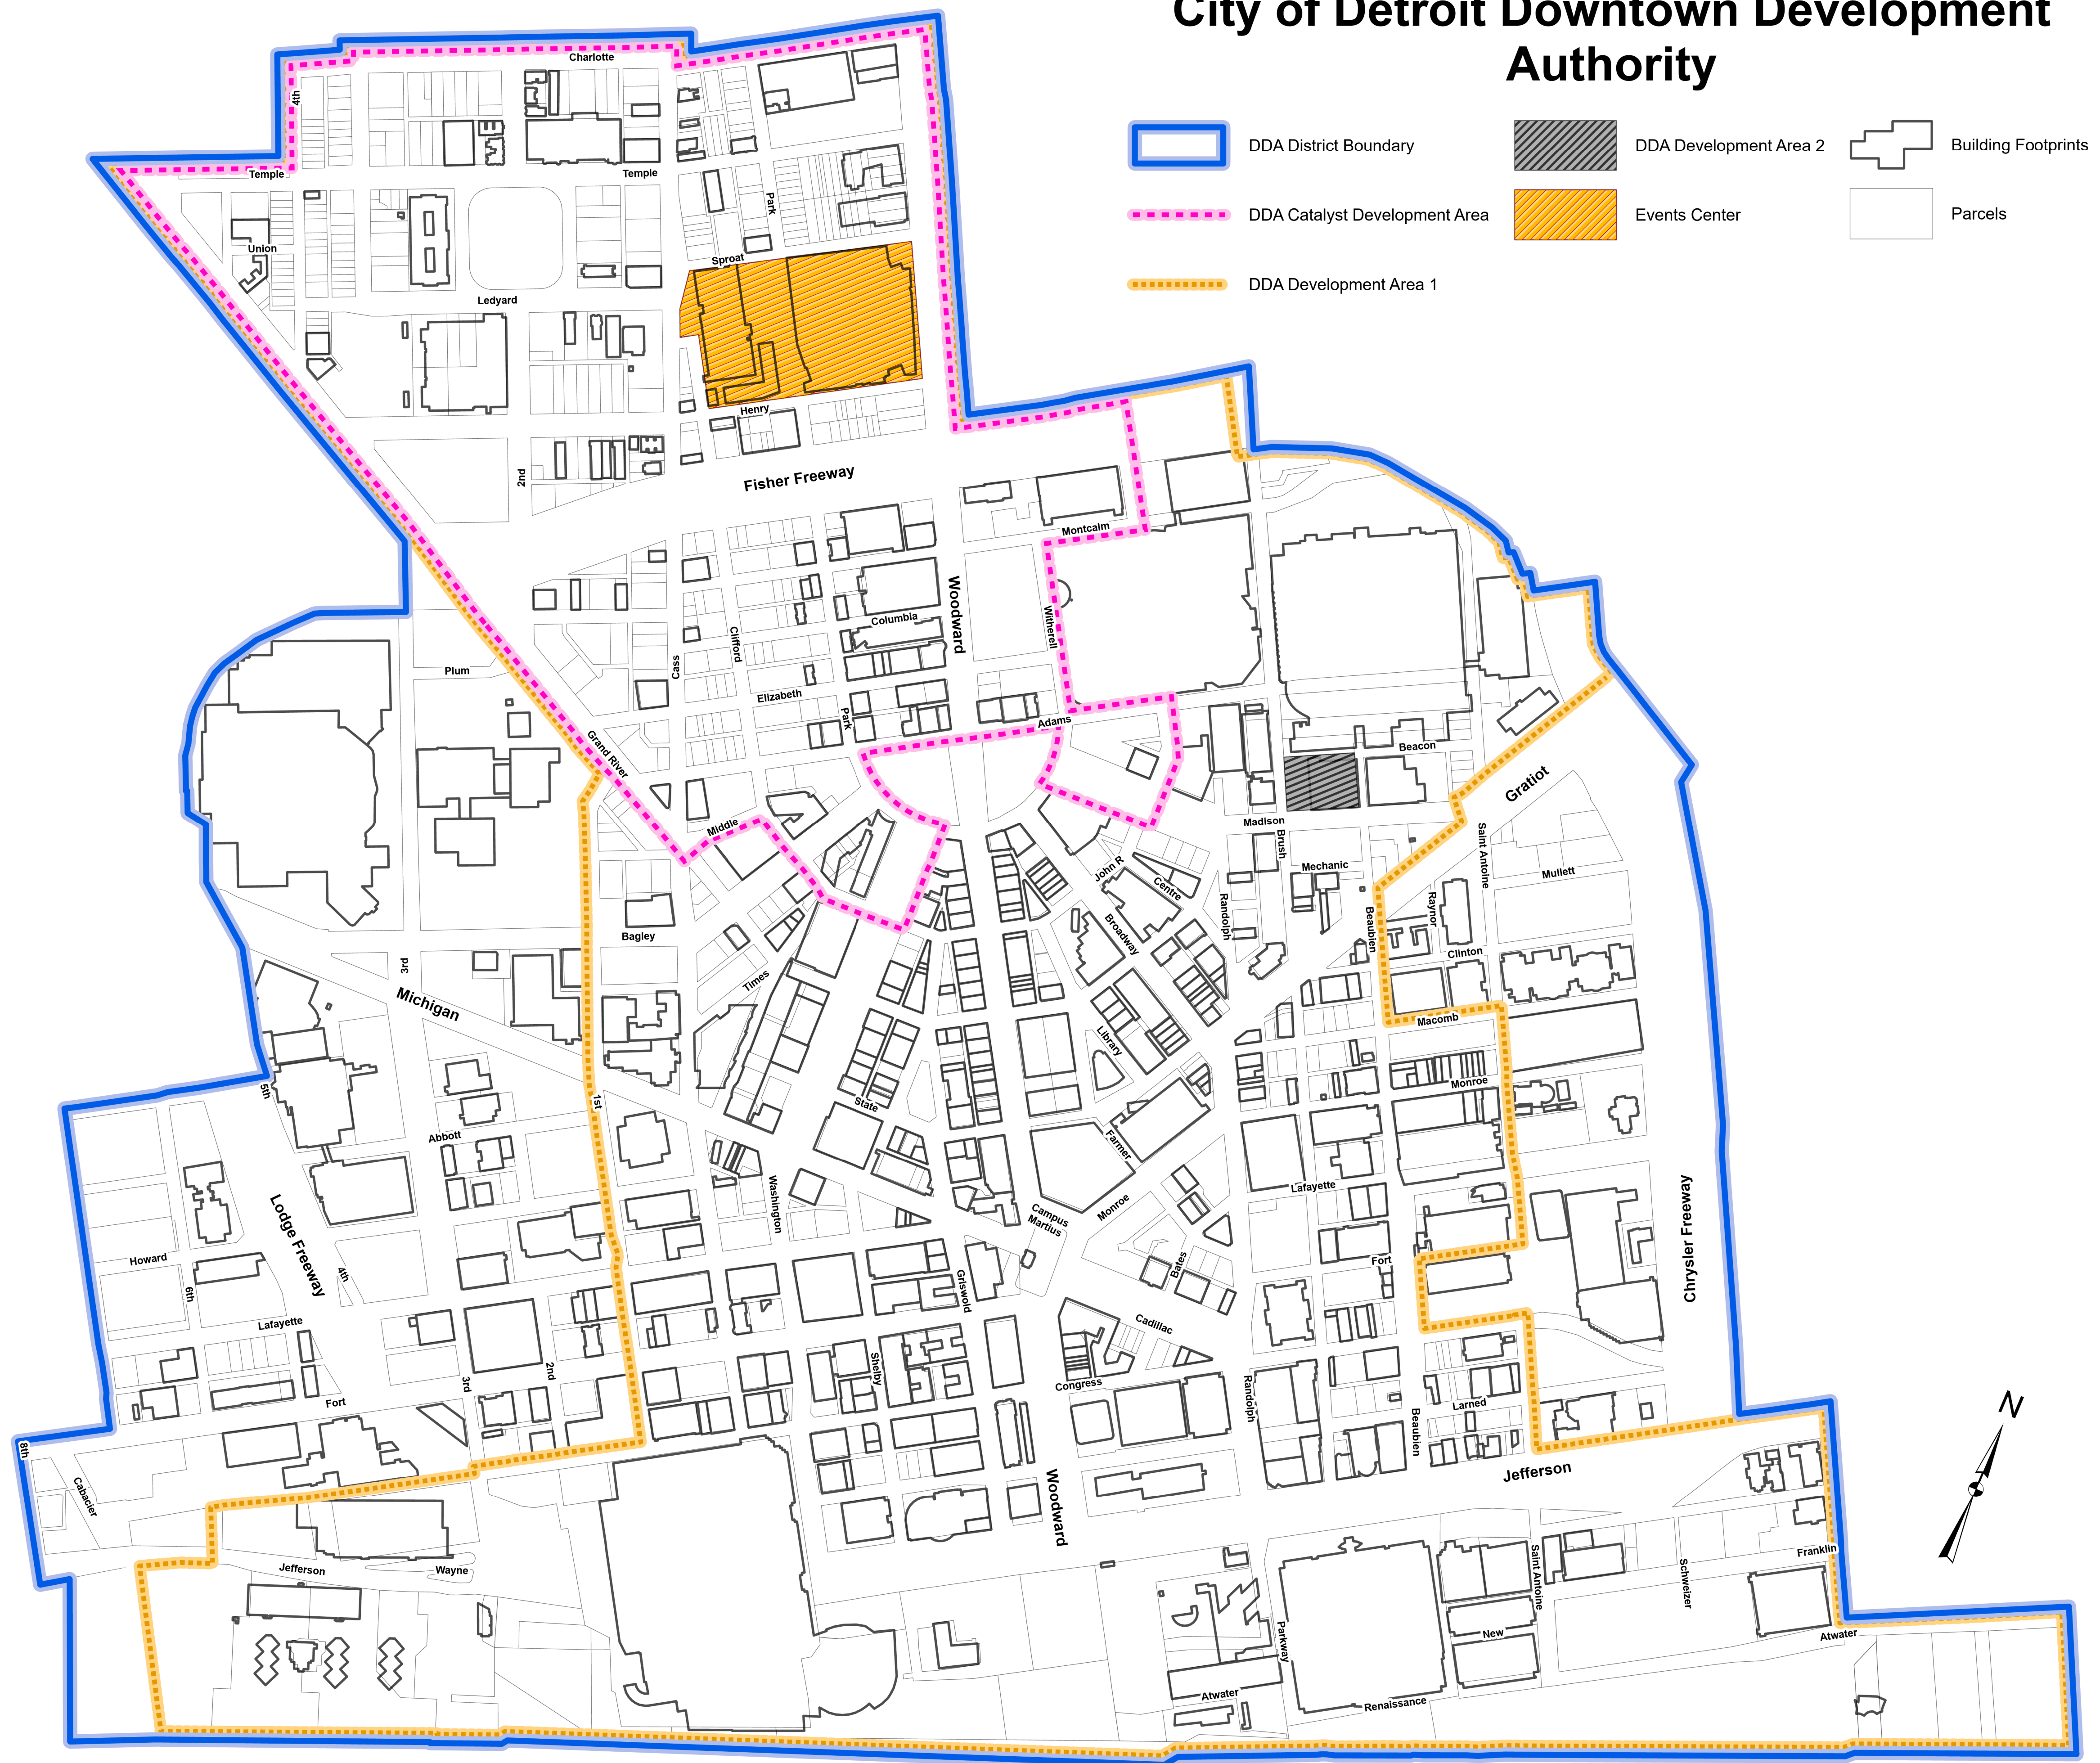

City of Detroit Downtown Development Authority

-  DDA District Boundary
-  DDA Catalyst Development Area
-  DDA Development Area 1
-  DDA Development Area 2
-  Events Center
-  Building Footprints
-  Parcels

0 500 1,000 2,000 Feet

Date: 5/31/2024